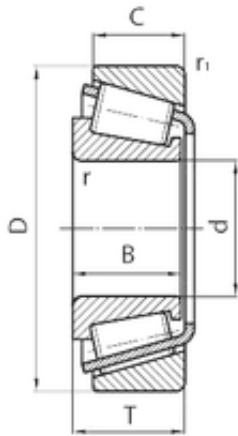

# China abec 9 Bearings Supplier

good price timken taper roller bearing  
KJLM104948/NP658549

Bearing No. KJLM104948/NP658549

Size	50x82x24.5 mm
Bore Diameter	50 mm
Outer Diameter	82 mm
Width	24,5 mm
d	50 mm
D	82 mm
T	24,5 mm
B	21,5 mm
C	20 mm

KJLM104948/NP658549 Bearing 2D drawings and 3D CAD models