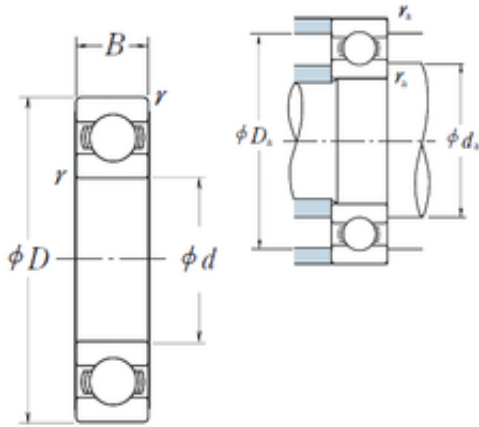

# China abec 9 Bearings Supplier

6000 Bearing 2D drawings and 3D CAD models

Japan NSK ball bearings 6000 6001 6201 6202  
6301 6302 NSK bearing

Bearing No. 6000

|                               |                          |
|-------------------------------|--------------------------|
| Size                          | 10x26x8 mm               |
| Bore Diameter                 | 10 mm                    |
| Outer Diameter                | 26 mm                    |
| Width                         | 8 mm                     |
| d                             | 10 mm                    |
| D                             | 26 mm                    |
| B                             | 8 mm                     |
| C                             | 8 mm                     |
| r min.                        | 0,3 mm                   |
| da min.                       | 12 mm                    |
| da max                        | 13 mm                    |
| Da max.                       | 24 mm                    |
| ra max.                       | 0,3 mm                   |
| Weight                        | 0,018 Kg                 |
| Basic dynamic load rating (C) | 4,55 kN                  |
| Basic static load rating (C0) | 1,97 kN                  |
| (Grease) Lubrication Speed    | 30 000 r/min             |
| (Oil) Lubrication Speed       | 36 000 r/min             |
| Category                      | Single Row Ball Bearings |
| Inventory                     | 0.0                      |
| Manufacturer Name             | NSK                      |
| Minimum Buy Quantity          | N/A                      |
| Weight / Kilogram             | 0.01                     |
| EAN                           | 0029176012167            |
| Product Group                 | B00308                   |