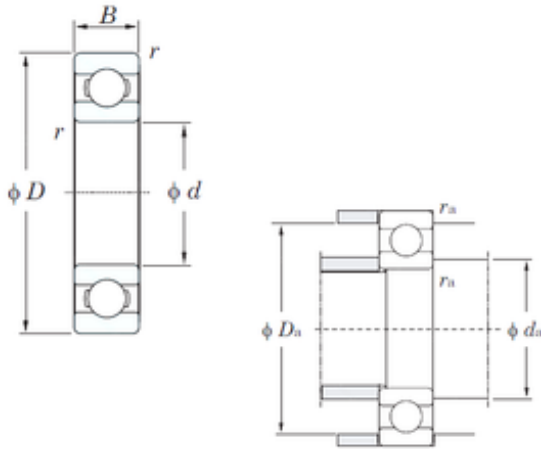

China abec 9 Bearings Supplier

6205 Bearing 2D drawings and 3D CAD models

6205 zz 25x52x15mm 6205 2rs koyo hch nsk
deep groove ball bearing

Bearing No. 6205

Size	25x52x15 mm
Bore Diameter	25 mm
Outer Diameter	52 mm
Width	15 mm
d	25 mm
D	52 mm
B	15 mm
C	15 mm
r min.	1 mm
da min.	30 mm
Da max.	47 mm
ra max.	1 mm
Weight	0,128 Kg
Basic dynamic load rating (C)	14 kN
Basic static load rating (C0)	7,85 kN
(Grease) Lubrication Speed	13000 r/min
(Oil) Lubrication Speed	15000 r/min
Category	Single Row Ball Bearings
Inventory	0.0
Manufacturer Name	KOYO
Minimum Buy Quantity	N/A
Weight / Kilogram	0.142
EAN	0605790059476
Product Group	B00308
Enclosure	Open

China abec 9 Bearings Supplier

Precision Class	ABEC 1 ISO P0
Maximum Capacity / Filling Slot	No
Rolling Element	Ball Bearing
Snap Ring	No
Internal Special Features	No
Cage Material	Steel
Internal Clearance	C0-Medium
Inch - Metric	Metric
Long Description	25MM Bore; 52MM Outside Diameter; 15MM Outer Race Width; Open; Ball Bearing; ABEC 1 ISO P0; No Filling Slot; No Snap Ring; No Internal Special Features; C0-Medium Internal Clearance; Steel Cage
Other Features	Deep Groove
Category	Single Row Ball Bearing
UNSPSC	31171504
Harmonized Tariff Code	8482.10.50.68
Noun	Bearing
Keyword String	Ball
Manufacturer URL	http://www.koyousa.com
Weight / LBS	0.28219
Inner Race Width	0 Inch 0 Millimeter
Outer Race Width	0.591 Inch 15 Millimeter
Bore	0.984 Inch 25 Millimeter
Outside Diameter	2.047 Inch 52 Millimeter
Bearing No.	6205
r(min)	1
Cr	17.5
C0r	7.85
Cu	0.550