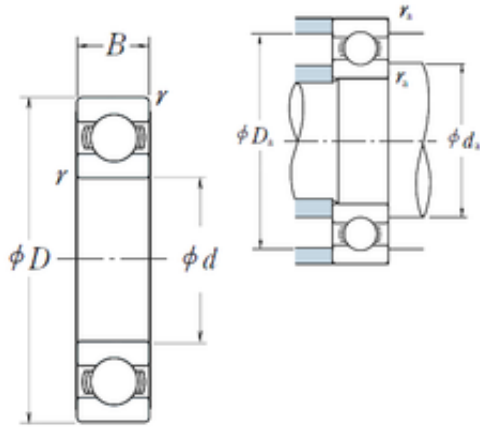

China abec 9 Bearings Supplier

6200 Bearing 2D drawings and 3D CAD models

High quality NSK NTN Deep Groove Ball Bearing 6200 6201 6202 6203 6204 6205 6206 6207 6208 Types Of Bearing

Bearing No. 6200

Size	10x30x9 mm
Bore Diameter	10 mm
Outer Diameter	30 mm
Width	9 mm
d	10 mm
D	30 mm
B	9 mm
C	9 mm
r min.	0,6 mm
da min.	14 mm
da max	16 mm
Da max.	26 mm
ra max.	0,6 mm
Weight	0,032 Kg
Basic dynamic load rating (C)	5,1 kN
Basic static load rating (C0)	2,39 kN
(Grease) Lubrication Speed	24 000 r/min
(Oil) Lubrication Speed	30 000 r/min
Category	Single Row Ball Bearings
Inventory	0.0
Manufacturer Name	NSK
Minimum Buy Quantity	N/A
Weight / Kilogram	0.01
EAN	0029176013546

China abec 9 Bearings Supplier

Product Group	B00308
Enclosure	Open
Precision Class	ABEC 1 ISO P0
Maximum Capacity / Filling Slot	No
Rolling Element	Ball Bearing
Snap Ring	No
Internal Special Features	No
Cage Material	Steel
Internal Clearance	C0-Medium
Inch - Metric	Metric
Long Description	10MM Bore; 30MM Outside Diameter; 9MM Outer Race Diameter; Open; Ball Bearing; ABEC 1 ISO P0; No Filling Slot; No Snap Ring; No Internal Special Features
Category	Single Row Ball Bearing
UNSPSC	31171504
Harmonized Tariff Code	8482.10.50.68
Noun	Bearing
Keyword String	Ball
Manufacturer URL	http://www.nskamericas.com
Manufacturer Item Number	6200
Weight / LBS	0.029
Outside Diameter	1.181 Inch 30 Millimeter
Outer Race Width	0.354 Inch 9 Millimeter
Bore	0.394 Inch 10 Millimeter
bore diameter:	10 mm
closure type:	Open
outside diameter:	30 mm
internal clearance:	Normal Clearance
overall width:	9 mm

China abec 9 Bearings Supplier

manufacturer upc number:	029176013546
bore type:	Round
SRI	2.46
hidYobi	6200
LangID	1
D_	30
SREX	0.03
B_	9
da min	14
hidTable	ecat_NSRDGB
Oil rpm	30000
SRE	2.52
mass	0.032
GRS rpm	24000
ra	0.6
SRIX	0.015
D_a	26
SRIN	-0.015
C0	2.39
fo	13.2
SREN	0
DE_	25.262
Prod_Type3	DGBB_SR_OT
DA_	4.762
bomp	0
Z_	8
yobi	6200
C_conv	5100
ALPHA_	0
SDM_	20.5
r	0.6
KBRG	6101